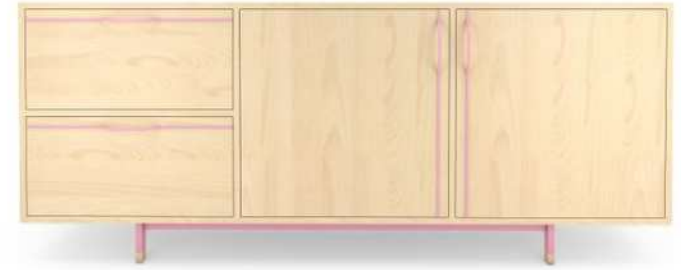

SIMPLE  
ELEGANCE

Chapman 2-Unit Cabinet  
47" W x 23" D x 29" H

Chapman 3-Unit Credenza  
70" W x 23" D x 29" H

Chapman 1-Unit Nightstand  
File Cabinet  
24" W x 23" D x 29" H

Chapman 4-Unit Large Credenza  
94" W x 23" D x 29" H

Penelope Credenza  
70.5"W x 23"D x 30"H

Noa Bar Stool

21" W x 19" D x 44.5" H

Noa Chair

19" W x 19" D x 32.5" H

Roberts Bar Stool  
17"W x 10"D x 30"H

Roberts Counter Stool  
17"W x 9"D x 24"H

Madison Bar Stool  
15.5"W x 12.5"D x 30"H