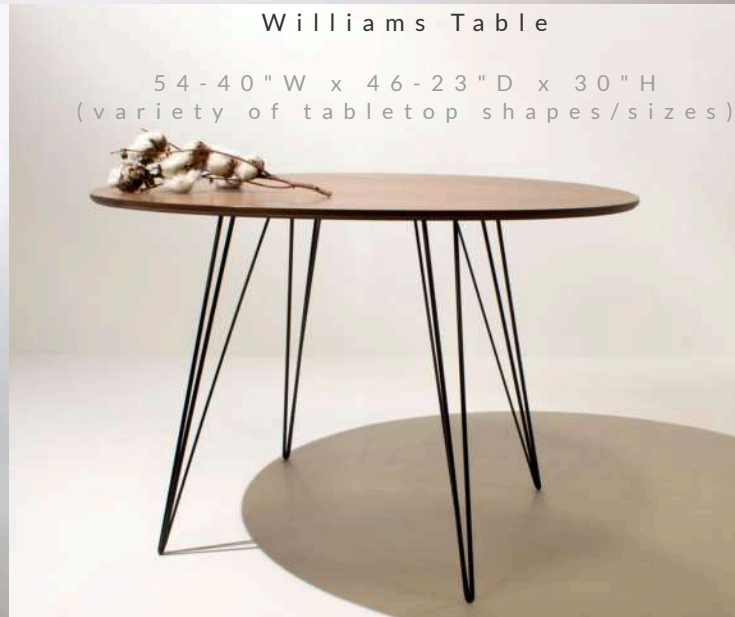

22" W x 23" D x 19" H

Gallagher Lounge Chair

27.5" W x 32" D x 28" H

Gallagher Coffee Table

42" D x 16.5" H

Moose Counter Stool

14" W x 12.5" D x 24" H

Moose Side Table

14" W x 12.5" D x 24" H

Moose Coffee Table

31.5" W x 28" D x 16" H

Williams Coffee Table

54-40" W x 46-23" D x 18" H  
(variety of tabletop shapes/sizes)

Williams Desk

54" W x 23" D x 30" H

Williams Table

54-40" W x 46-23" D x 30" H  
(variety of tabletop shapes/sizes)

Ross Coffee Table

42" D x 18" H

Oto-san Dining Table

42" W x 87" D x 30" H

Oto-san Coffee Table

60" W x 16" D x 16" H

Okaa-san Coffee Table

42" D x 16" H

Okaa-san Dining Table

46" D x 30" H

Rocky Tablo a

12" D x 24" H

Hudson Side Table

18" D x 22.5" H

James End Table