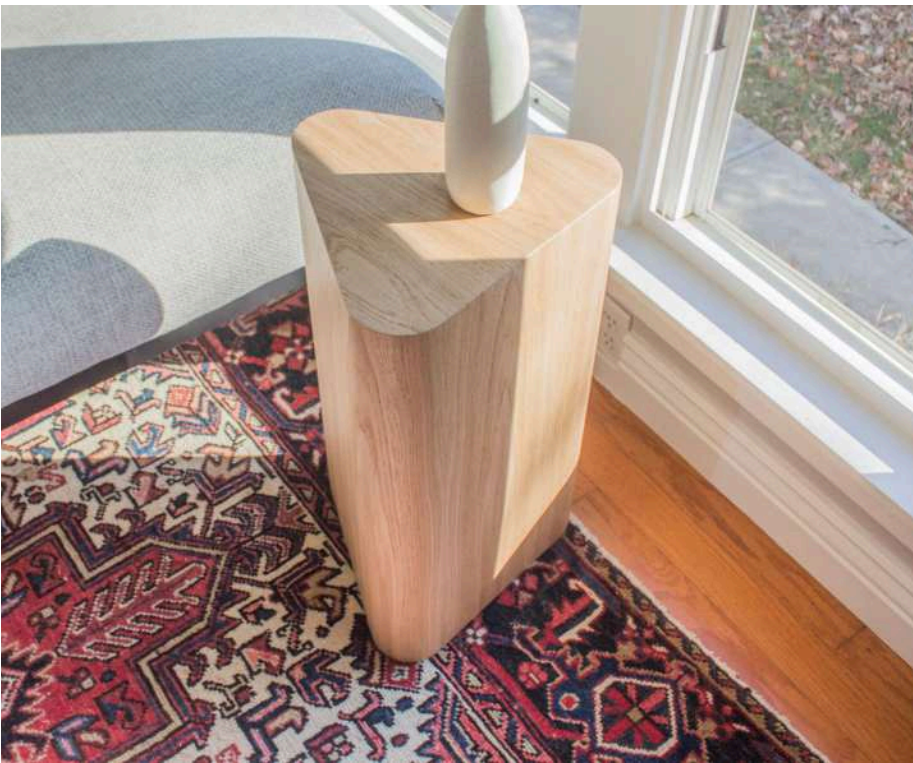

22" W x 23" D x 19" H

Gallagher Lounge Chair

27.5" W x 32" D x 28" H

Gallagher Coffee Table

42" D x 16.5" H

Moose Counter Stool

14" W x 12.5" D x 24" H

Moose Side Table

14" W x 12.5" D x 24" H

Moose Coffee Table

31.5" W x 28" D x 16" H

Williams Coffee Table

54-40" W x 46-23" D x 18" H  
(variety of tabletop shapes/sizes)

Williams Desk

54" W x 23" D x 30" H

Williams Table