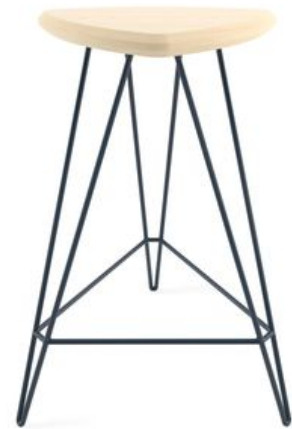

Penelope Credenza  
70.5"W x 23"D x 30"H

Noa Bar Stool

21" W x 19" D x 44.5" H

Noa Chair

19" W x 19" D x 32.5" H

Roberts Bar Stool  
17"W x 10"D x 30"H

Roberts Counter Stool  
17"W x 9"D x 24"H

Madison Bar Stool  
15.5"W x 12.5"D x 30"H

Madison Counter Stool  
15.5"W x 12.5"D x 26"H

Clarkester Counter Stool

18" W x 18" D x 40" H

Clarkester Bar Stool

18" W x 18" D x 44" H

Clarkester Chair

18" W x 18" D x 32" H

Mia Rocking Stool

22" W x 23" D x 19" H

Gallagher Lounge Chair

27.5" W x 32" D x 28" H

Gallagher Coffee Table

42" D x 16.5" H

Moose Counter Stool

14" W x 12.5" D x 24" H

Moose Side Table

14" W x 12.5" D x 24" H

Moose Coffee Table

31.5" W x 28" D x 16" H

Williams Coffee Table

54-40" W x 46-23" D x 18" H  
(variety of tabletop shapes/sizes)

Williams Desk

54" W x 23" D x 30" H

Williams Table