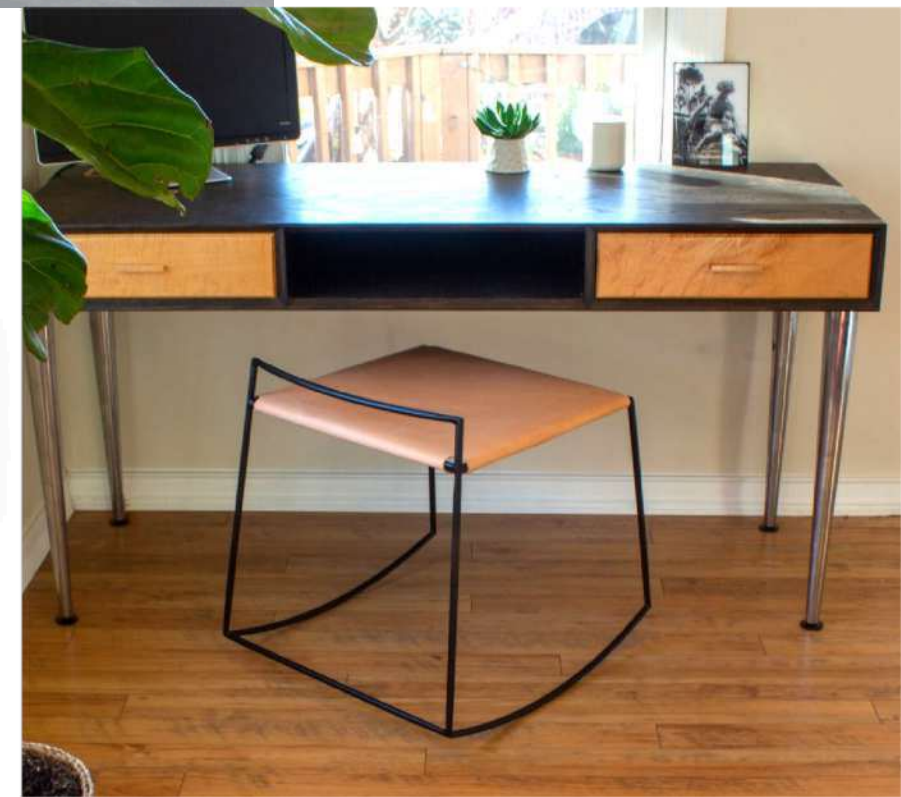

Madison Counter Stool  
15.5"W x 12.5"D x 26"H

Clarkester Counter Stool

18" W x 18" D x 40" H

Clarkester Bar Stool

18" W x 18" D x 44" H

Clarkester Chair

18" W x 18" D x 32" H

Mia Rocking Stool

22" W x 23" D x 19" H

Gallagher Lounge Chair

27.5" W x 32" D x 28" H

Gallagher Coffee Table

42" D x 16.5" H

Moose Counter Stool

14" W x 12.5" D x 24" H

Moose Side Table

14" W x 12.5" D x 24" H

Moose Coffee Table

31.5" W x 28" D x 16" H

Williams Coffee Table

54-40" W x 46-23" D x 18" H  
(variety of tabletop shapes/sizes)

Williams Desk

54" W x 23" D x 30" H

Williams Table

54-40" W x 46-23" D x 30" H  
(variety of tabletop shapes/sizes)

Ross Coffee Table

42" D x 18" H

Oto-san Dining Table

42" W x 87" D x 30" H

Oto-san Coffee Table

60" W x 16" D x 16" H

Okaa-san Coffee Table