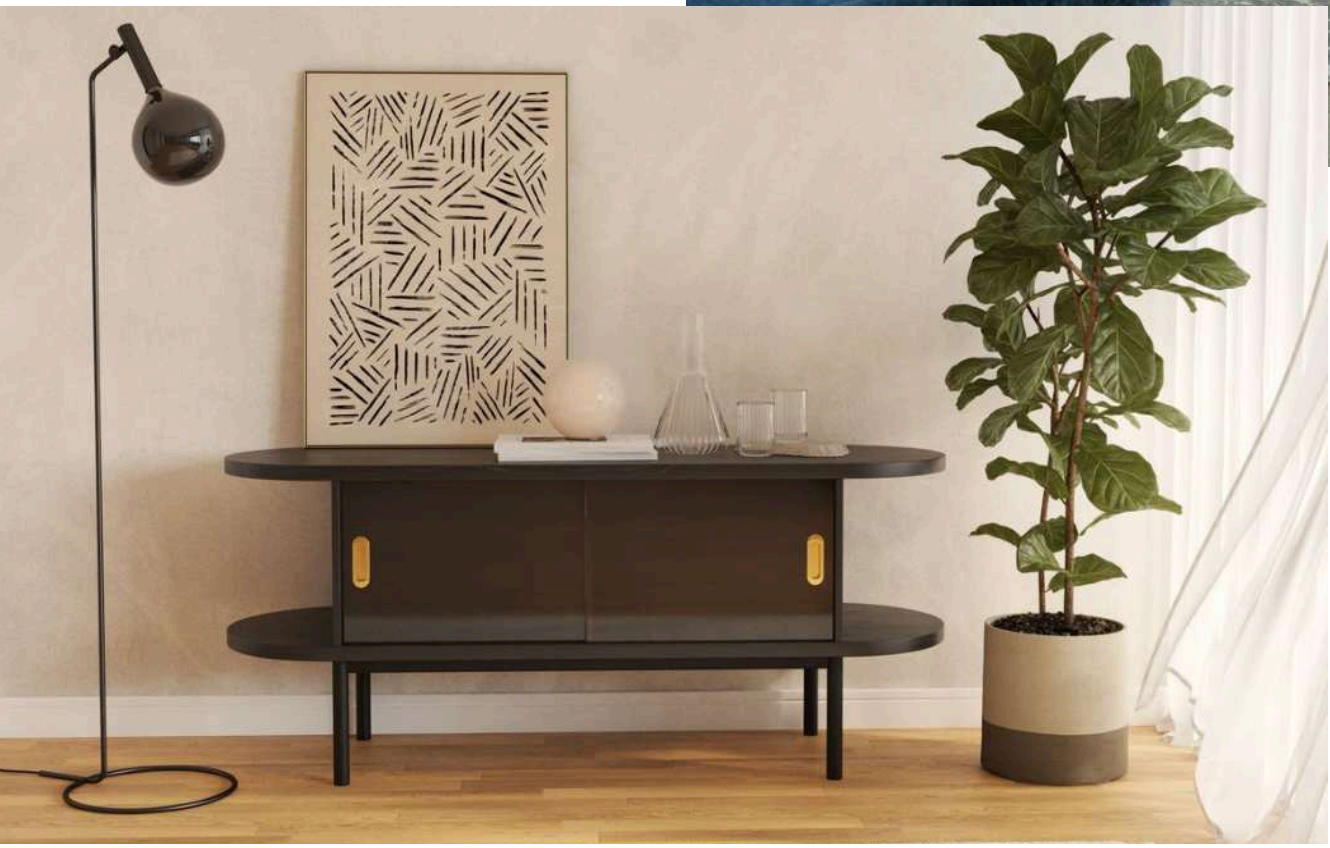

SIMPLE  
ELEGANCE

Chapman 2-Unit Cabinet  
47" W x 23" D x 29" H

Chapman 3-Unit Credenza  
70" W x 23" D x 29" H

Chapman 1-Unit Nightstand  
File Cabinet  
24" W x 23" D x 29" H

Chapman 4-Unit Large Credenza  
94" W x 23" D x 29" H

Penelope Credenza  
70.5"W x 23"D x 30"H

Noa Bar Stool

21" W x 19" D x 44.5" H

Noa Chair

19" W x 19" D x 32.5" H

Roberts Bar Stool  
17"W x 10"D x 30"H

Roberts Counter Stool  
17"W x 9"D x 24"H

Madison Bar Stool  
15.5"W x 12.5"D x 30"H

Madison Counter Stool  
15.5"W x 12.5"D x 26"H

Clarkester Counter Stool

18" W x 18" D x 40" H

Clarkester Bar Stool

18" W x 18" D x 44" H

Clarkester Chair

18" W x 18" D x 32" H

Mia Rocking Stool

54-40" W x 46-23" D x 30" H  
(variety of tabletop shapes/sizes)

Ross Coffee Table

42" D x 18" H

Oto-san Dining Table

42" W x 87" D x 30" H

Oto-san Coffee Table

60" W x 16" D x 16" H

Okaa-san Coffee Table